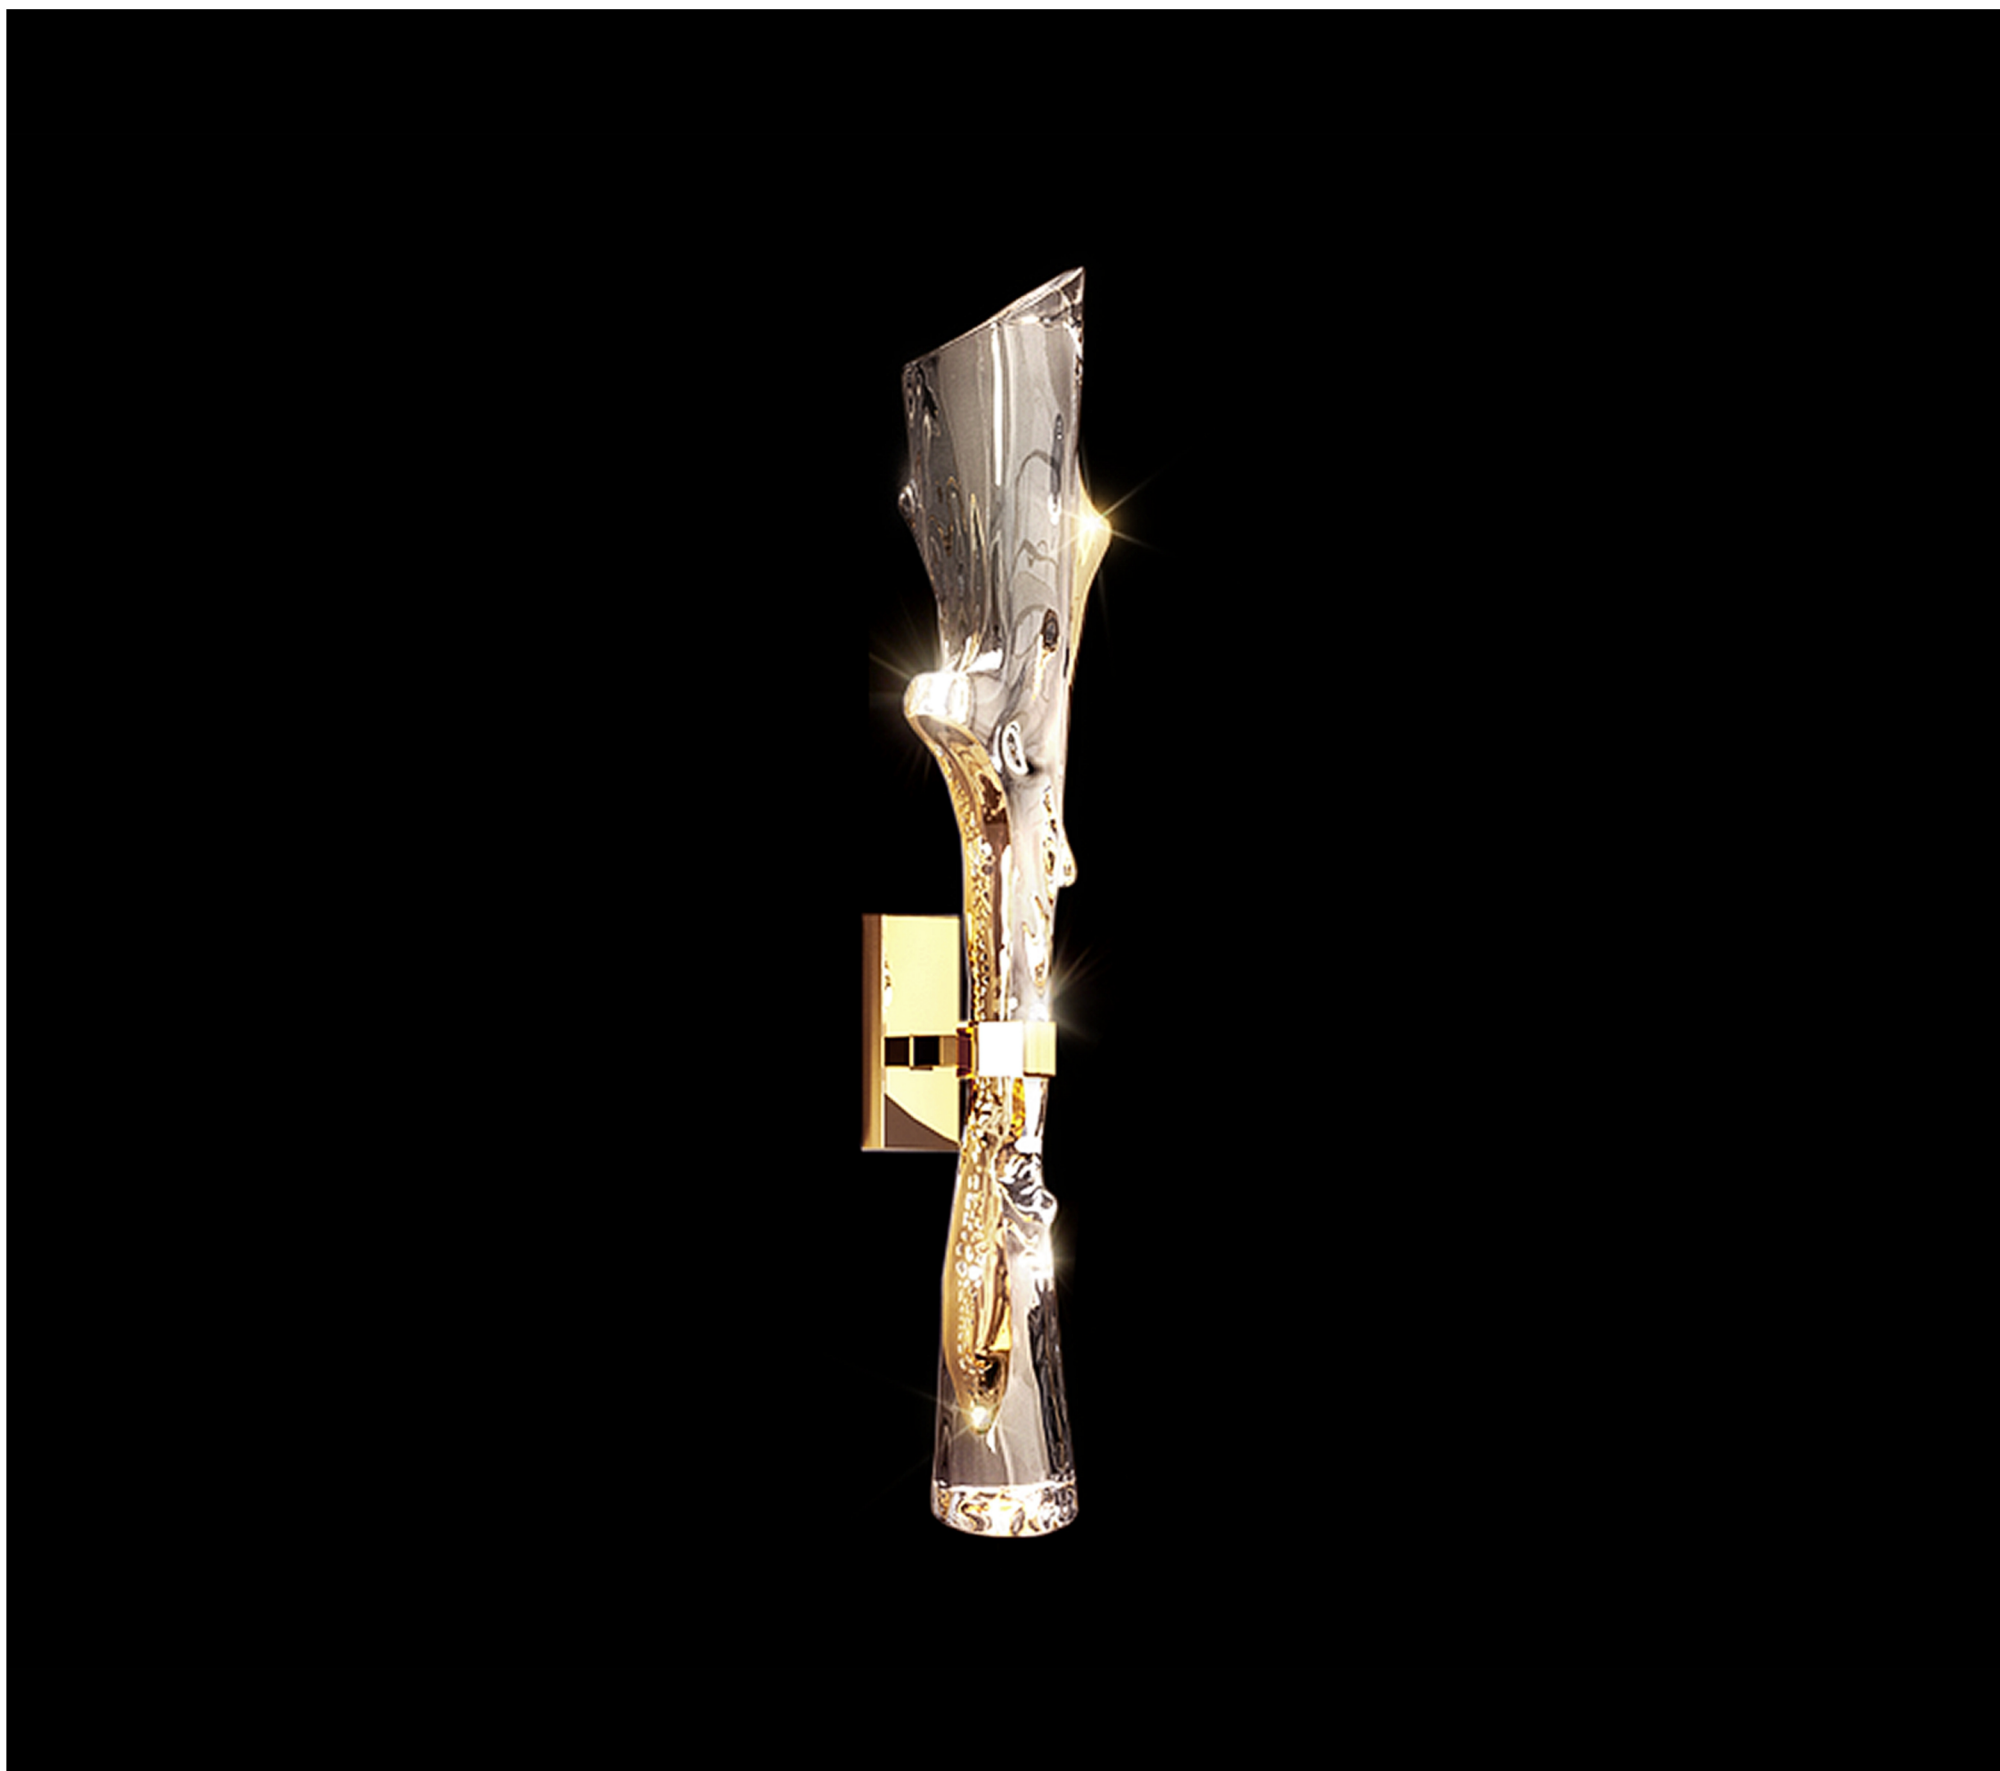

HUDSON

FURNITURE
NEW YORK CITY

BRANCH D'OR SCONCE

Introducing you to our first 2023 design, the Branch D'or sconce . A namesake, organic piece instigated by Barlas Baylar. The Branch D'or embraces a sturdy plexi acrylic glass branch with alternating tinges of bronze, complete with custom bronze clasps. Barlas' inspiration stems from the fragility of nature, thus the Branch D'or is a testament to the greatest designer of them all, mother nature.

SPECS

Height: 28" Approx
Width: 4.5" Approx
Depth: 6" Approx

* CUSTOM DIMENSIONS AVAILABLE