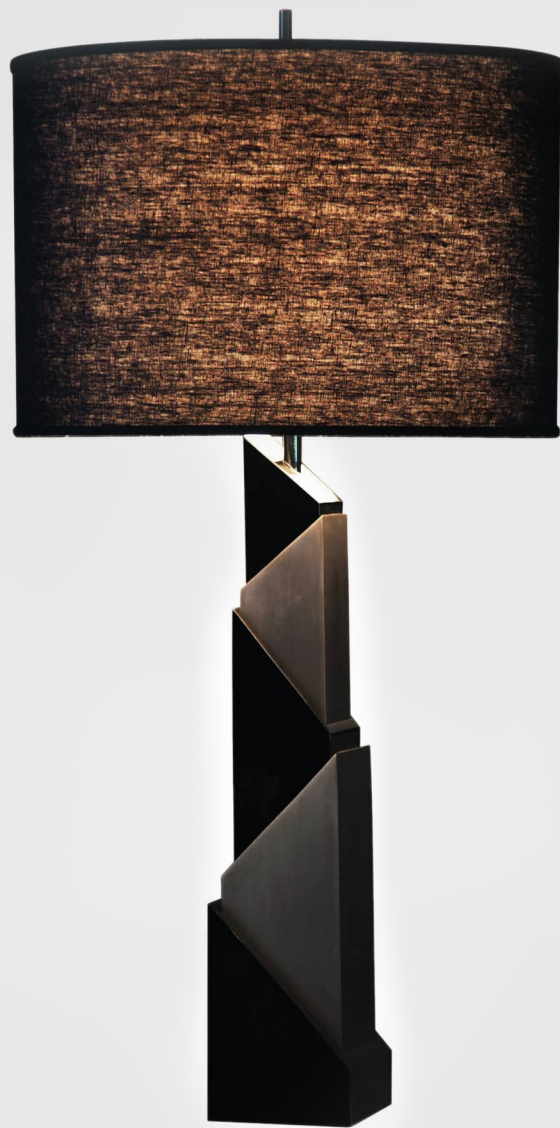

HUDSON

FURNITURE
NEW YORK CITY

DECO TABLE LAMP

Symmetrical and repeating angular designs reminiscent of zigzags made of lacquer and patina bronze, the Deco Lamp is a classic example of Art Deco-era design from 1920s and 1930s. Available in a variety of finishes.

SPECS

Height: 44" Approx

Dia: 24" Approx